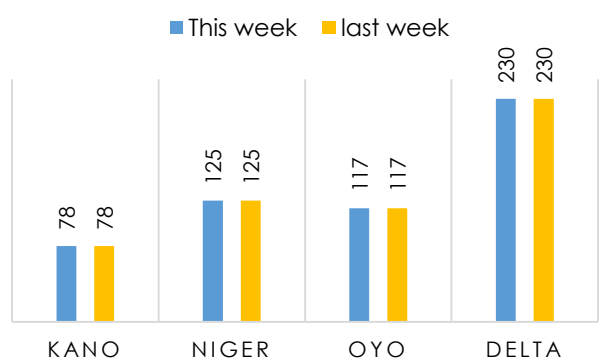

Prices as at 14th-21st October 2019

SORGHUM

BEANS

MAIZE

SOYBEAN

The result depicts constant food prices between periods in the states mentioned.

	Wholesale(₦)		Variance
	This week	Last week	
Paddy Rice	129	121	-8
Soybean	123	123	0
Ginger	385	385	0
Cocoa	781	755	26