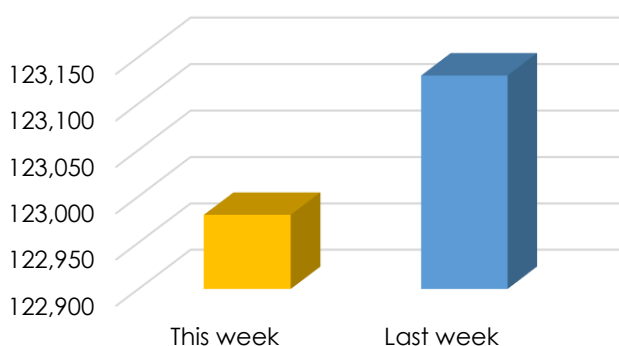

Prices as at 14th-21st October 2019

SORGHUM

BEANS

MAIZE

SOYBEAN

The result depicts constant food prices between periods in the states mentioned.

	Wholesale(₦)		Variance
	This week	Last week	
Paddy Rice	129	121	-8
Soybean	123	123	0
Ginger	385	385	0
Cocoa	781	755	26

PADDY RICE

SOYBEANS

COCOA

GINGER