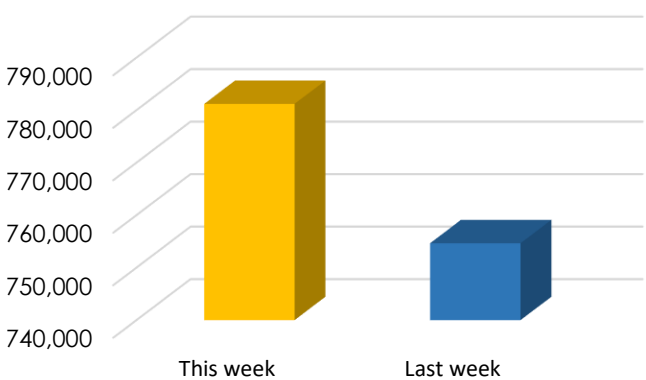

Prices as at 14th-21st October 2019

SORGHUM

BEANS

MAIZE

SOYBEAN

The result depicts constant food prices between periods in the states mentioned.

	Wholesale(₦)		Variance
	This week	Last week	
Paddy Rice	129	121	-8
Soybean	123	123	0
Ginger	385	385	0
Cocoa	781	755	26

PADDY RICE

SOYBEANS

COCOA

GINGER