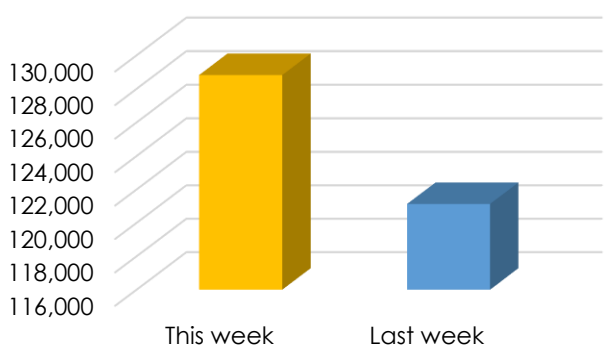

Prices as at 14th-21st October 2019

SORGHUM

BEANS

MAIZE

SOYBEAN

The result depicts constant food prices between periods in the states mentioned.

	Wholesale(₦)		Variance
	This week	Last week	
Paddy Rice	129	121	-8
Soybean	123	123	0
Ginger	385	385	0
Cocoa	781	755	26

PADDY RICE

SOYBEANS

COCOA

GINGER