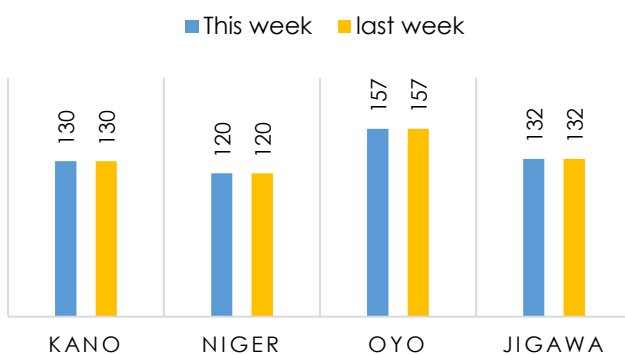

Prices as at 14th-21st October 2019

SORGHUM

BEANS

MAIZE

SOYBEAN

The result depicts constant food prices between periods in the states mentioned.

	Wholesale(₦)		Variance
	This week	Last week	
Paddy Rice	129	121	-8
Soybean	123	123	0
Ginger	385	385	0
Cocoa	781	755	26