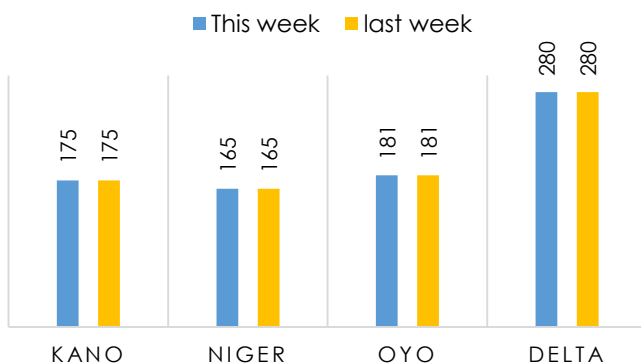

Prices as at 14th-21st October 2019

SORGHUM

BEANS

MAIZE

SOYBEAN

The result depicts constant food prices between periods in the states mentioned.

	Wholesale(₦)		Variance
	This week	Last week	
Paddy Rice	129	121	-8
Soybean	123	123	0
Ginger	385	385	0
Cocoa	781	755	26