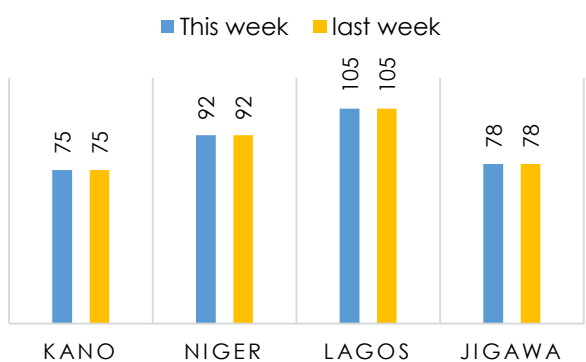

Prices as at 14th-21st October 2019

SORGHUM

BEANS

MAIZE

SOYBEAN

The result depicts constant food prices between periods in the states mentioned.

	Wholesale(₦)		Variance
	This week	Last week	
Paddy Rice	129	121	-8
Soybean	123	123	0
Ginger	385	385	0
Cocoa	781	755	26